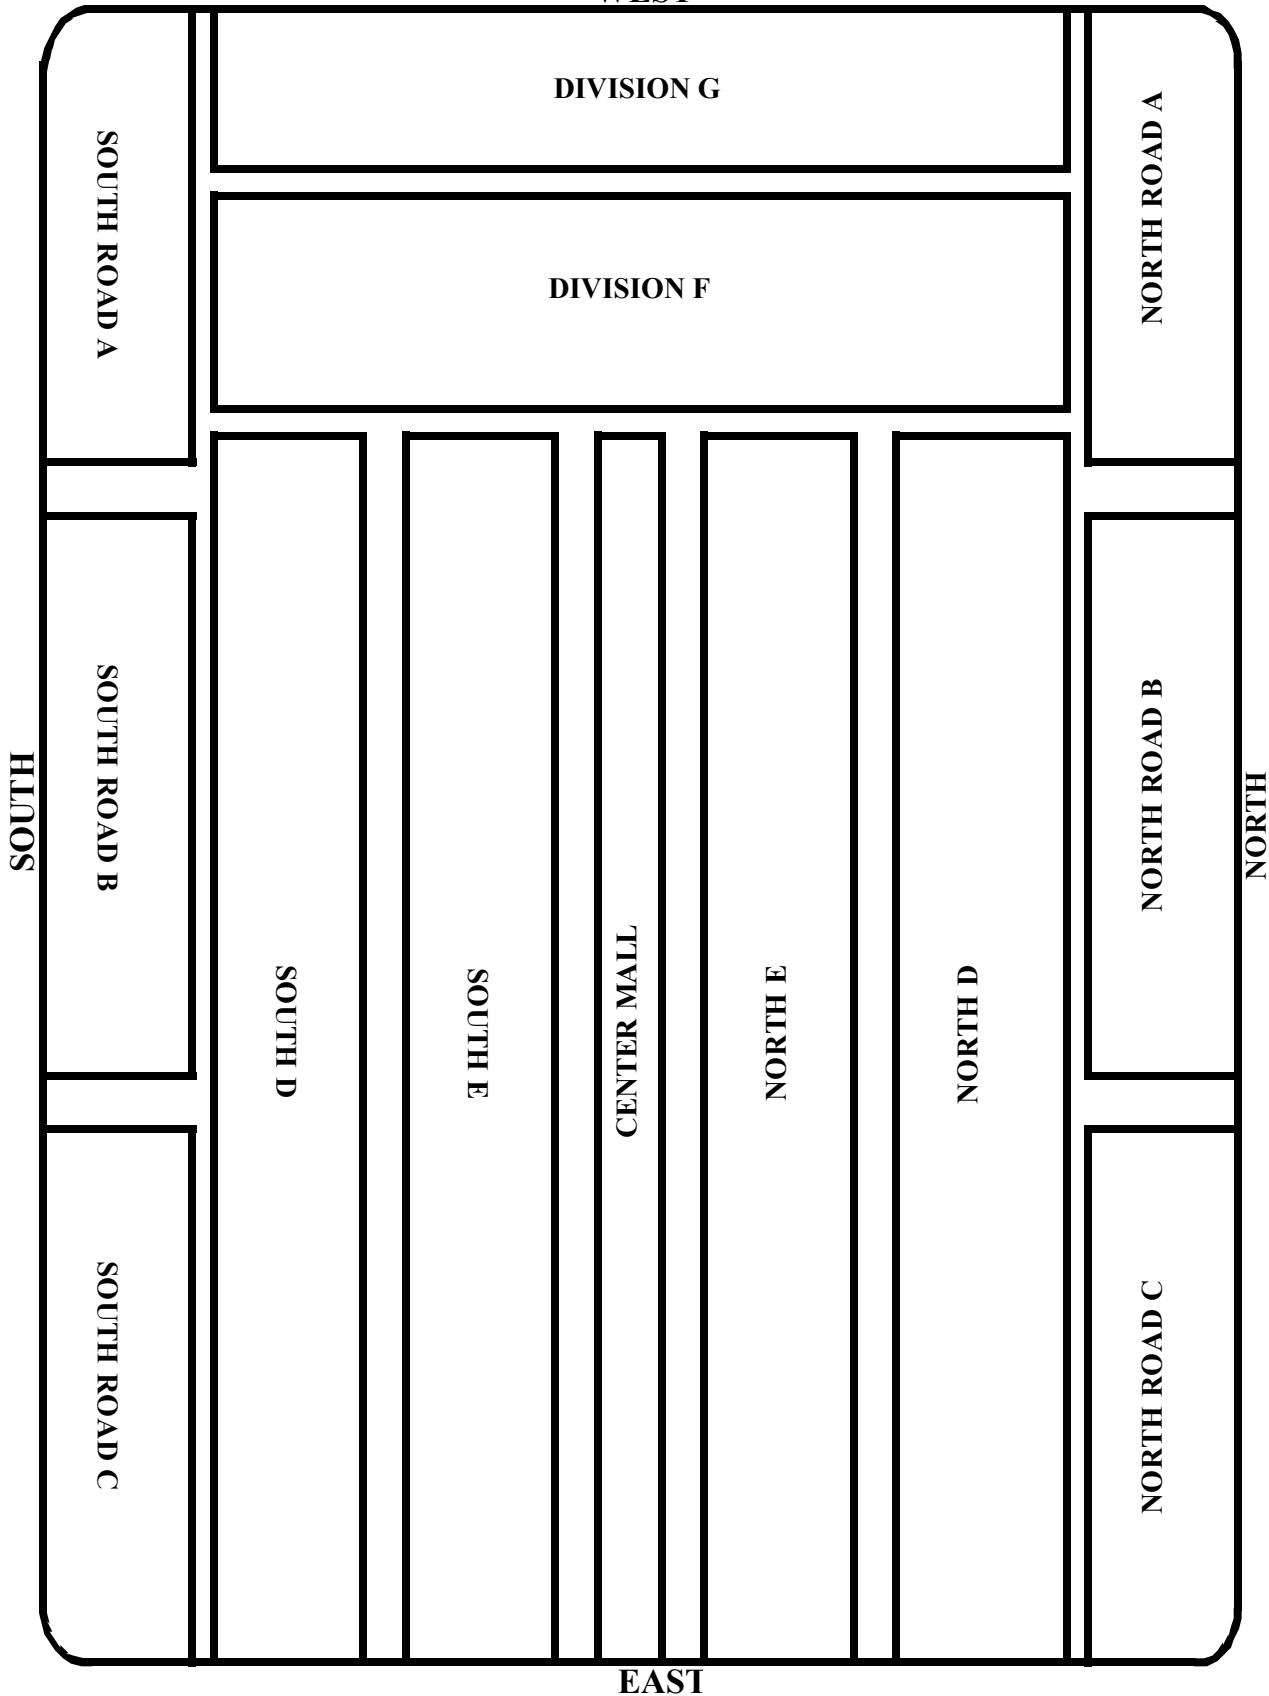

MAP OF

SECTION 2 BLOCK 8
WEST

EAST

JOSHUA FIELD